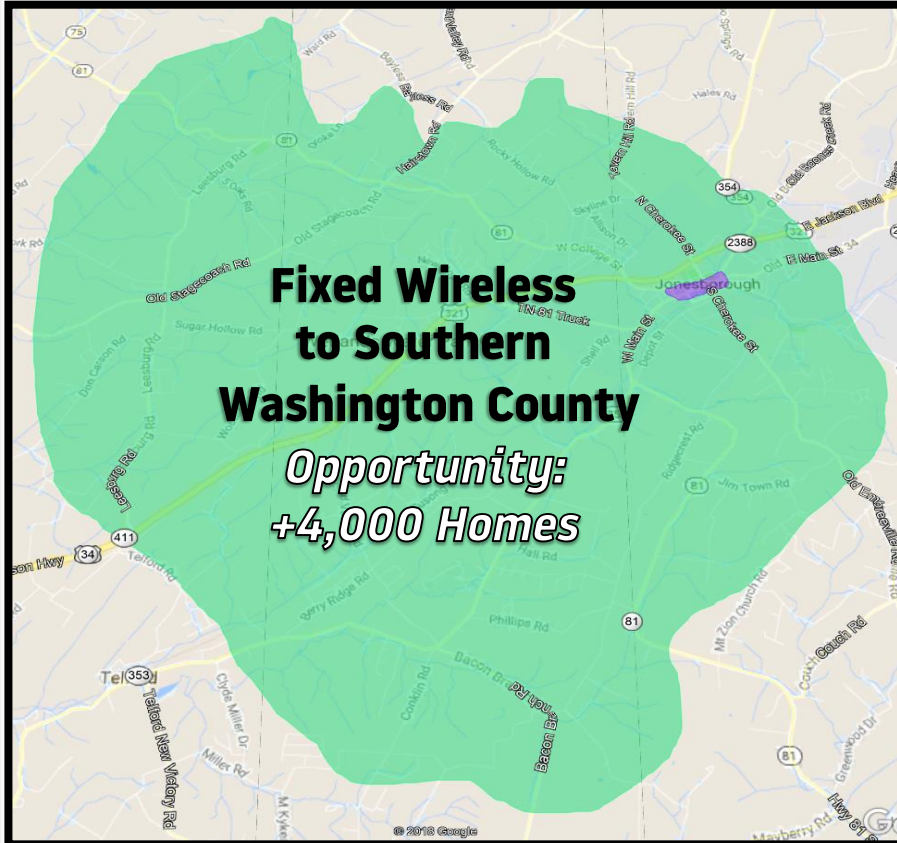

Phase 1 for Fiber & Fixed Wireless Deployment

2019 - 2020

BrightRidge is currently planning eight phases of broadband deployment. Roll-out information will be released as our services are established. Pricing will be competitive. Actual consumer rates are not ready for release at this time.