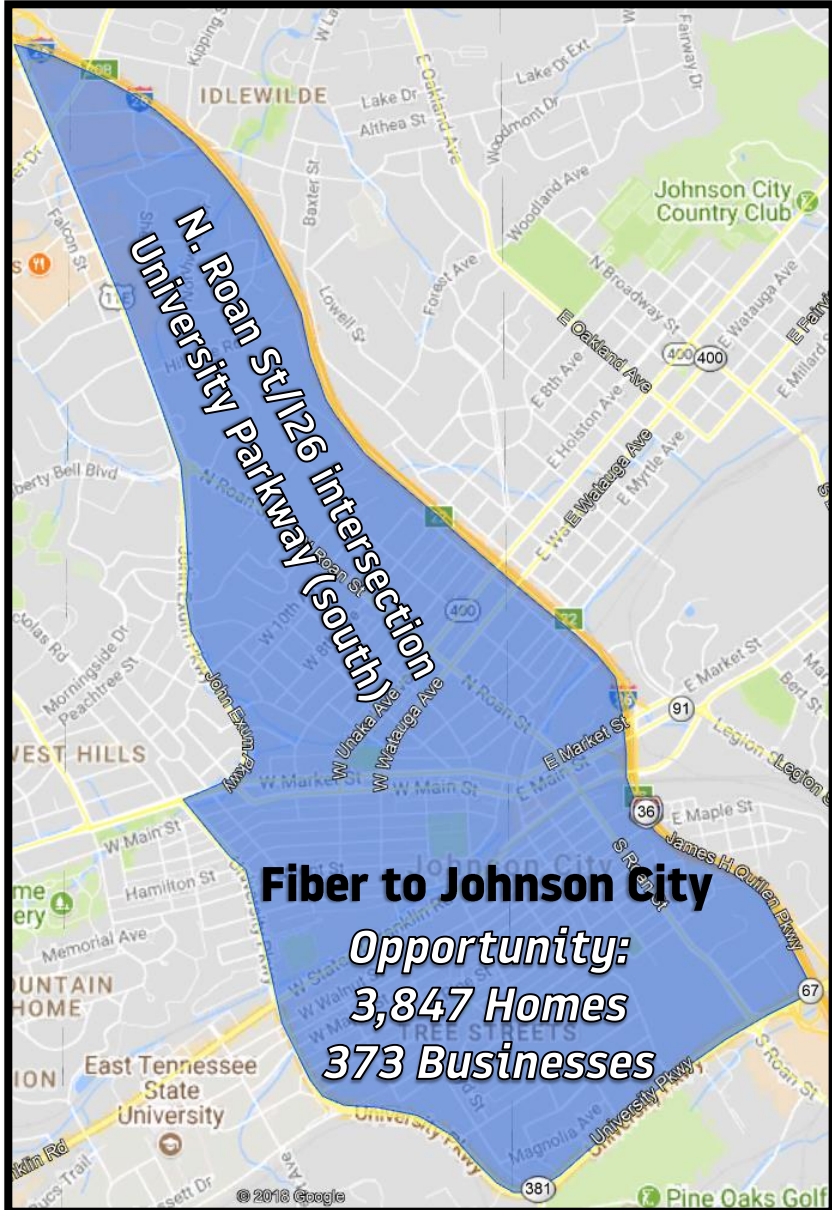

Phase 1 for Fiber & Fixed Wireless Deployment

2019 - 2020

BrightRidge is currently planning eight phases of broadband deployment. Roll-out information will be released as our services are established. Pricing will be competitive. Actual consumer rates are not ready for release at this time.